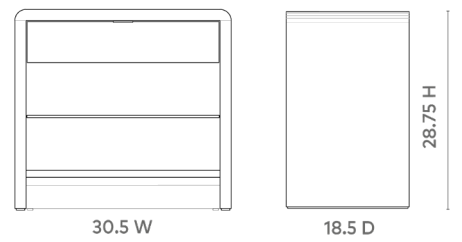

VILLA & HOUSE
www.VandH.com