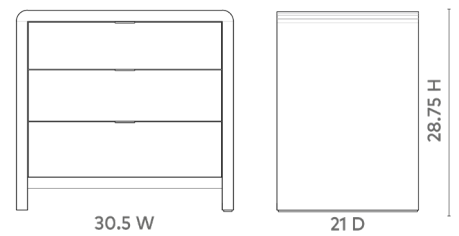

### **EMI-130-24**

30.5x21x28.75

Clear Lacquered Wood and Veneers

Brushed Brass Pull and Accents

Oak Veneer Interior

Soft Closing Glides

SCAN IT FOR MORE

**VILLA & HOUSE**  
www.VandH.com