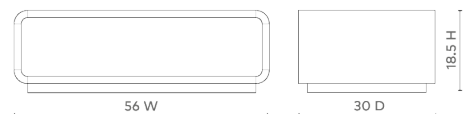

Emil Coffee Table, Burl

EMI-300-24

56w x 30d x 18.5h

Clear Lacquered Wood and Veneers

Brushed Brass Accents

SCAN IT FOR MORE

VILLA & HOUSE
www.VandH.com