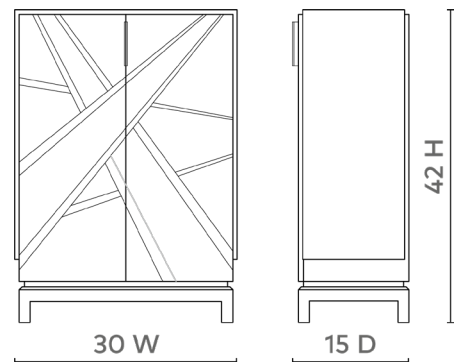

VILLA & HOUSE
www.VandH.com