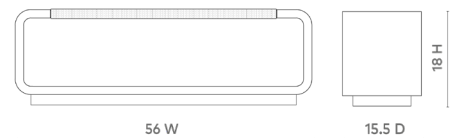

Emma Coffee Table/Bench, Espresso

EMM-300-94

56w x 15.5d x 18h

Clear Lacquered Wood and Veneers

Weaved Rope

SCANITFORMOREDETAILS

VILLA & HOUSE
www.VandH.com