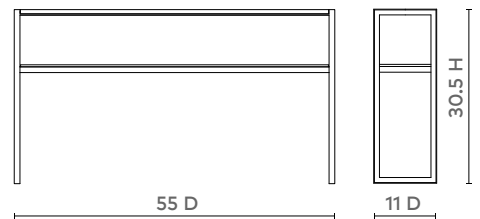

Endura Console Table, Gold Leaf

END-400-849-TB

55w X 11d X 30.5h

Hand-Cast Metal

1 Fixed Shelf

SCANITFORMOREDETAILS

VILLA & HOUSE
www.VandH.com