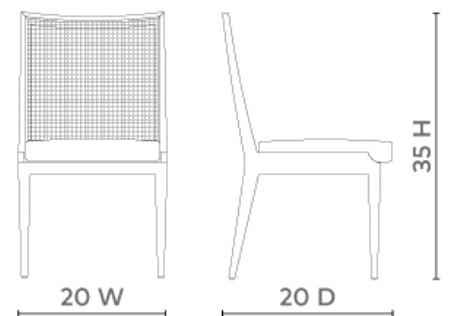

VILLA & HOUSE
www.VandH.com