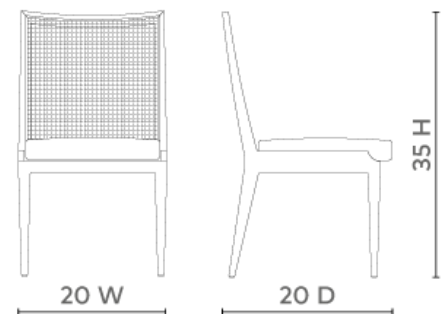

VILLA & HOUSE
www.VandH.com