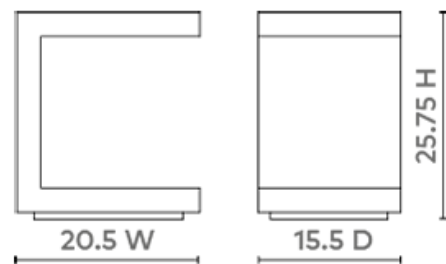

## Essential Side Table, Blue Steel

---

**ESS-102-5198**

20.25w x 15d x 27.75h

Pigmented Lacquered Linen

SCAN IT FOR MORE

VILLA & HOUSE  
www.VandH.com