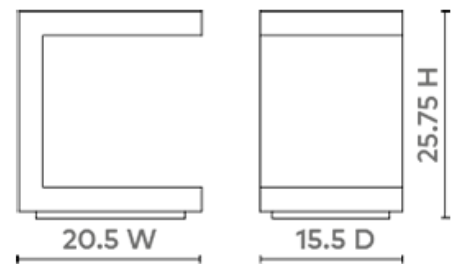

## Essential Side Table, Chiffon White

---

**ESS-102-5199**

20.25w x 15d x 27.75h

Pigmented Lacquered Linen

SCAN IT FOR MORE

VILLA & HOUSE  
www.VandH.com