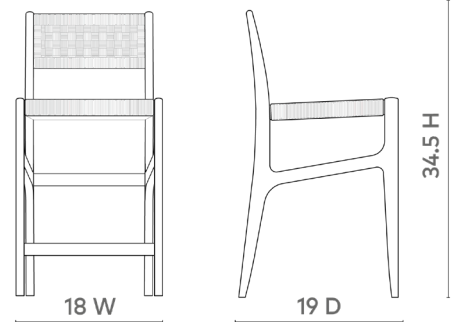

Eva Counter Stool, Eggshell White

EVA-575-09

18w x 19d x 34.5h

Pigmented Lacquered Mahogany

Weaved Rope

SCANITFORMOREDETAILS

VILLA & HOUSE
www.VandH.com