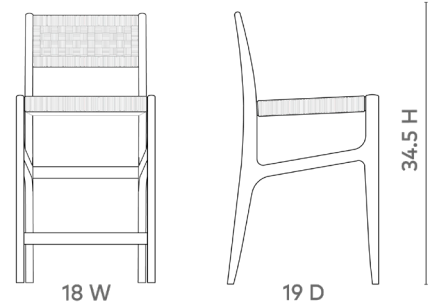

Eva Counter Stool, Driftwood

EVA-575-92

18w x 19d x 34.5h

Clear Lacquered Solid Driftwood Oak

Weaved Rope

SCANITFORMOREDETAILS

VILLA & HOUSE
www.VandH.com