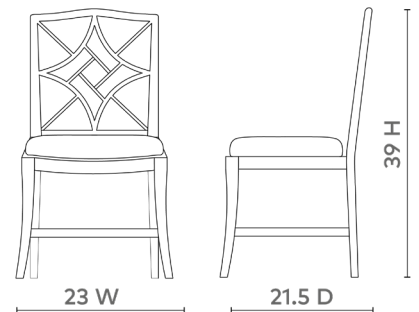

Evelyn Side Chair, Distressed Eggshell White

EVE-550-09

23w x 21.5d x 39h

Pigmented Lacquered Mahogany

Linen Drop-In Cushion (Photo is for reference only, actual color can vary widely from lot to lot)

Depending on Repeat 1/2 to 1 Yard of Fabric to Upholster