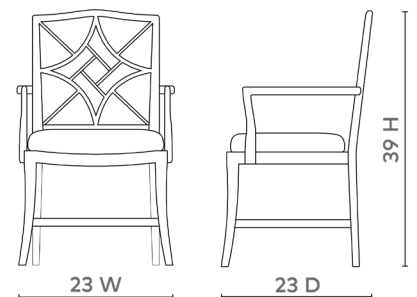

Evelyn Armchair, Distressed Eggshell White

EVE-555-09

23w x 23d x 39h

Pigmented Lacquered Mahogany

Linen Drop-In Cushion (Photo is for reference only, actual color can vary widely from lot to lot)

Depending on Repeat 1/2 to 1 Yard of Fabric to Upholster