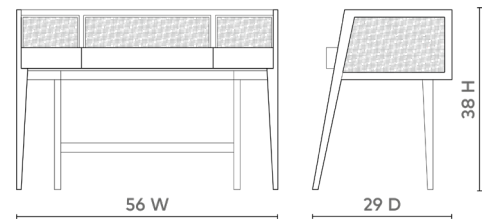

Evan Desk, Sand

EVN-350-99

56w x 29d x 38h

Clear Lacquered Bleached Cerused Oak & Bleached Cane Panels

3 Drawers

Veneer Interior

Soft Closing Glides

Back Features Holes For Cable Access