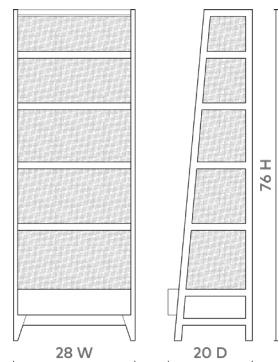

Evan Etagere, Sand

EVN-475-99

28w x 20d x 76h

Clear Lacquered Bleached Cerused Oak & Bleached Cane Panels

4 Fixed Shelves

Veneer Drawer Interior

Soft Closing Glides

SCAN IT FOR MORE