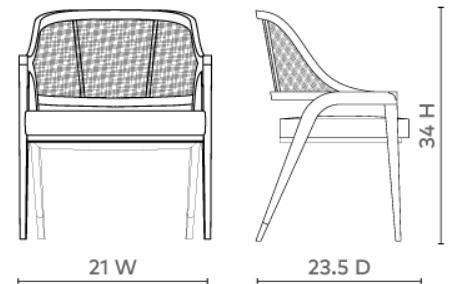

VILLA & HOUSE
www.VandH.com