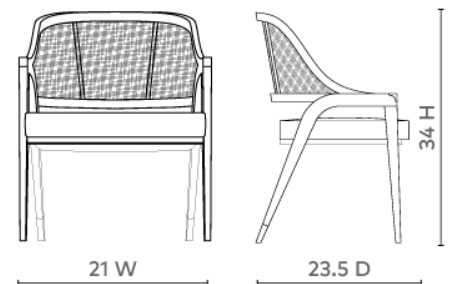

SCAN IT FOR MORE

VILLA & HOUSE
www.VandH.com