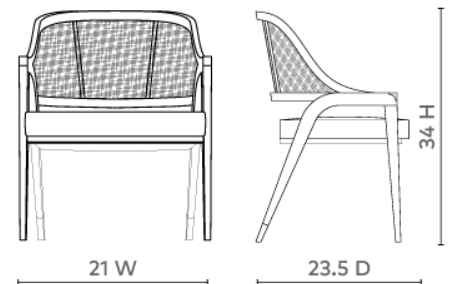

SCAN IT FOR MORE

VILLA & HOUSE
www.VandH.com