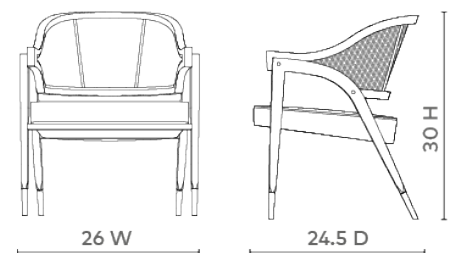

Edward Lounge Chair, Jet Black

EWD-555-91

26W x 24.5D x 30H

Clear Lacquered Cerused Cape Lilac Mahogany & Lacquered Hand-Tied Cane Seat Back

Unlacquered Brass Accents and Sabots

Linen Drop-In Cushion in Natural (Photo is for reference only, actual color can vary widely from lot to lot)

Depending on Repeat 1 to 1.5 Yards of Fabric to Upholster

SCAN IT FOR MORE

VILLA & HOUSE
www.VandH.com