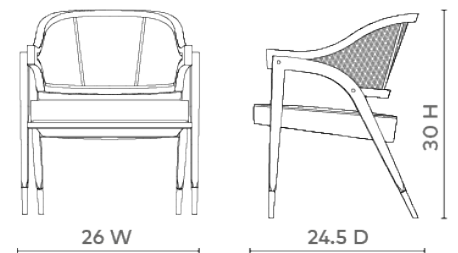

SCAN IT FOR MORE

VILLA & HOUSE
www.VandH.com