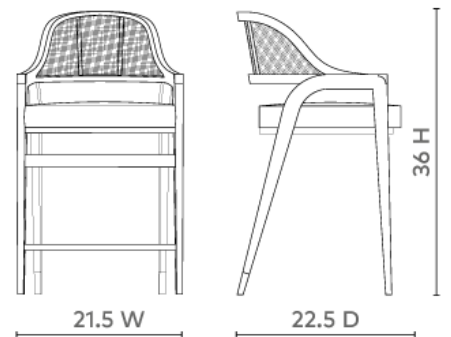

VILLA & HOUSE
www.VandH.com