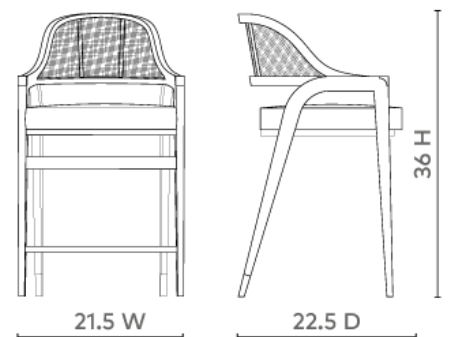

VILLA & HOUSE
www.VandH.com