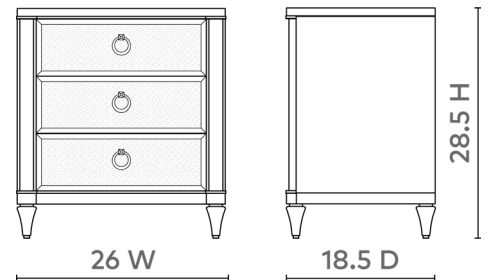

### **FAI-130-09**

26w x 18.5d x 28.5h

Pigmented Lacquered Wood and Veneers

3 Drawers

Veneer Interior

SCAN IT FOR MORE

**VILLA & HOUSE**  
www.VandH.com