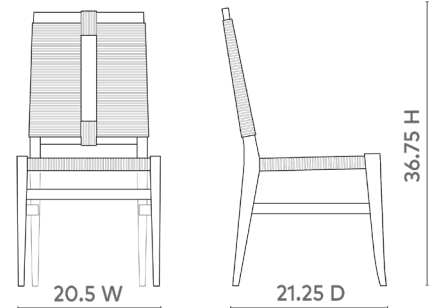

Fallon Side Chair, Sand

FAL-550-99

20w x 22d x 37.5h

Clear Lacquered Bleached Cerused Oak

Weaved Rope

SCANITFORMOREDETAILS

VILLA & HOUSE
www.VandH.com