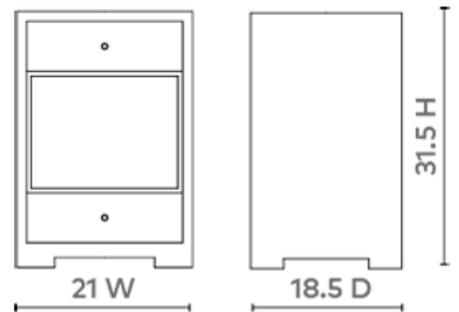

### **FED-120-59**

21w x 18.5d x 31.5h

Pigmented Lacquered Grasscloth

Nickel Finish Round Pull

Stained Interior Drawers

Soft Closing Glides

SCAN IT FOR MORE

**VILLA & HOUSE**  
www.VandH.com