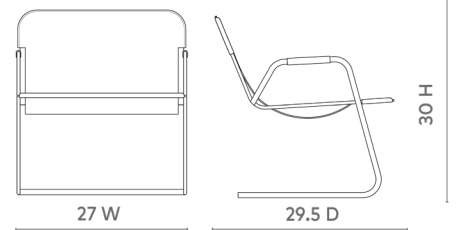

Frank Lounge Chair, Gingerbread Brown

FNK-555-204

27w x 29.5d x 30h

Stitched Leather with Polished Steel Frame

SCAN IT FOR MORE

VILLA & HOUSE
www.VandH.com