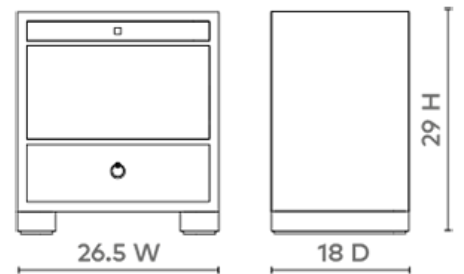

### **FRA-120-58**

26.5w x 18d x 29h

Pigmented Lacquered Grasscloth

Chrome Finish Pulls

Stained Drawer Interiors

Soft Closing Glides

SCAN IT FOR MORE

**VILLA & HOUSE**  
www.VandH.com