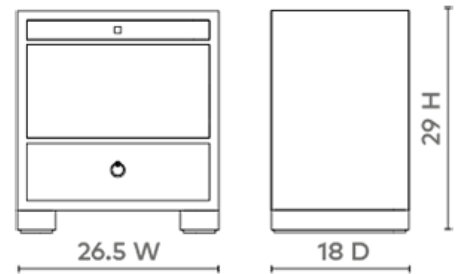

Frances 2-Drawer Side Table, Chiffon White

FRA-120-59

26.5w x 18d x 29h

Pigmented Lacquered Grasscloth

Chrome Finish Pulls

Stained Drawer Interiors

Soft Closing Glides

SCAN IT FOR MORE