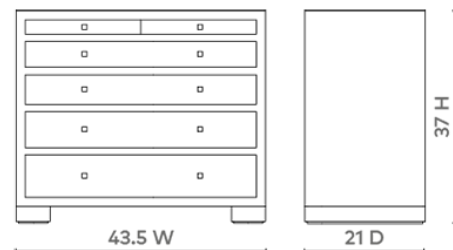

Frances 6-Drawer, Chiffon White

FRA-225-59

43.5w x 21d x 37h

Pigmented Lacquered Grasscloth

Chrome Finish Pull

Stained Drawer Interiors

Soft Closing Glides

SCAN IT FOR MORE