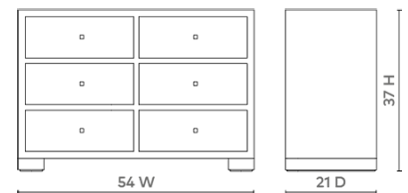

Frances Extra Large 6-Drawer, Chiffon White

FRA-250-59

54w x 21d x 37h

Pigmented Lacquered Grasscloth

Chrome Finish Pull

Stained Drawer Interiors

Soft Closing Glides

SCAN IT FOR MORE