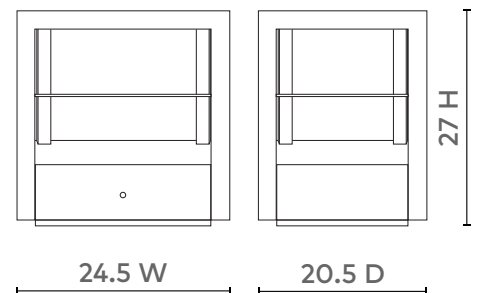

Gavin 1-Drawer Side Table, Blanched Oak

GAV-110-22

24.5w x 20.5d x 27h

Clear Lacquered Wood and Veneers & Champagne Finish Accents

Champagne Finish Accents

Bronze Finish Pull

Veneer Drawer Interior

Soft Closing Glides

Clear Glass Inset Top and Shelf

SCAN IT FOR MORE

VILLA & HOUSE
www.VandH.com