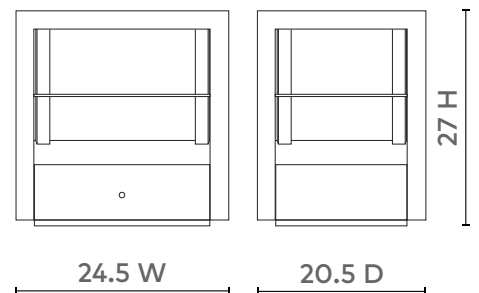

VILLA & HOUSE
www.VandH.com