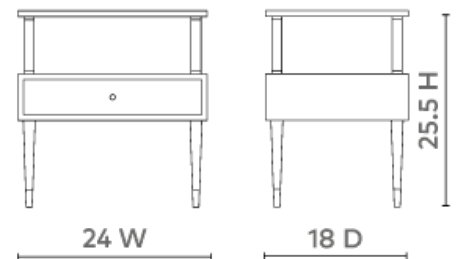

Gabriel 1-Drawer Side Table, Espresso

GBL-110-94

24w x 18d x 25.5h

Clear Lacquered Stained Oak

Brushed Brass Pull and Accents

1 Fixed Shelf

Veneer Drawer Interior

Soft Closing Glides