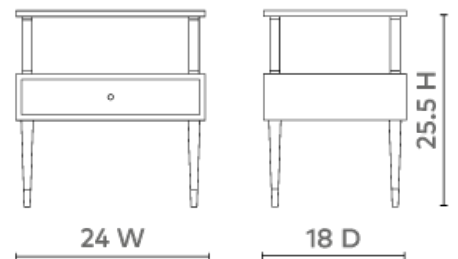

### **GBL-110-99**

24w x 18d x 25.5h

Clear Lacquered Bleached Cerused Oak

Brushed Brass Pull and Accents

1 Fixed Shelf

Veneer Drawer Interior

Soft Closing Glides

SCAN IT FOR MORE