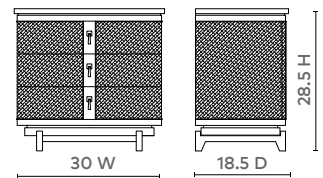

GRANT 3-DRAWER SIDE TABLE, WHITE

GRT-130-O9

- 30w x 18.5d x 28.5h
- White Lacquer with White-Washed Laquered Hessian
- Bronze Accents and Pulls
- Oak Veneer Drawer Interior with Soft Closing Glides

WHITE