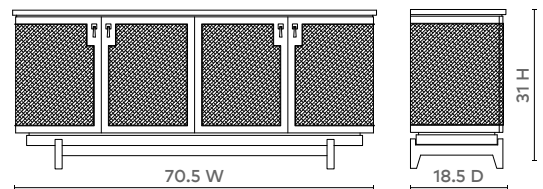

GRANT 4-DOOR CABINET, WHITE

GRT-450-O9

- 70.5w x 18.5d x 31h
- White Lacquer with White-Washed Laquered Hessian
- Bronze Accents and Pulls
- Oak Veneer Interior with 2 Adjustable Shelves
- Back Features Holes for Cable Access

WHITE