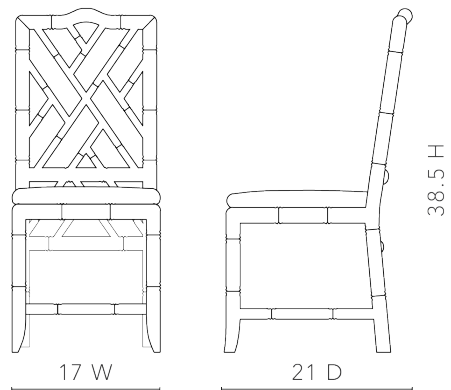

VILLA & HOUSE
www.VandH.com