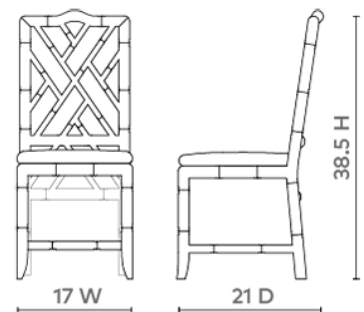

Hampton Side Chair, Classic Gray

HAM-550-97

17w x 21d x 38.5h

Clear Lacquered Limed Oak

Linen Drop-In Cushion in Natural (Photo is for reference only,
actual color can vary widely from lot to lot)

Depending on Repeat 1/2 to 1 Yard of Fabric to Upholster