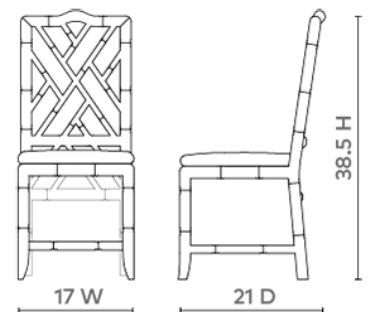

## Hampton Side Chair, Natural

---

### HAM-550-98

17w x 21d x 38.5h

Clear Lacquered Limed Oak

Linen Drop-In Cushion in Natural (Photo is for reference only, actual color can vary widely from lot to lot)

Depending on Repeat 1/2 to 1 Yard of Fabric to Upholster