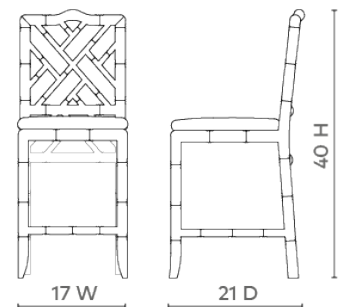

VILLA & HOUSE
www.VandH.com