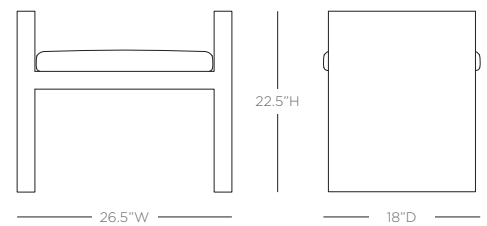

## H-Bench, Chiffon White

---

### HHH-520-519-TB

26.5w x 18d x 22.5h

Pigmented Lacquered Heavy Raffia

Linen Drop-In Cushion in Natural (Photo is for reference only,  
actual color can vary widely from lot to lot)

Depending on Repeat 1/2 to 1 Yard of Fabric to Upholster