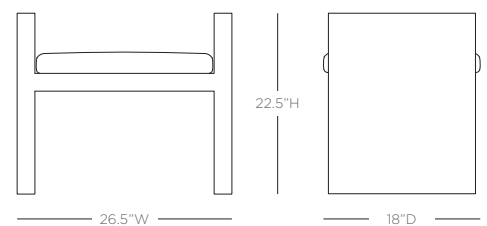

H-Bench, Papyrus

HHH-520-614-TB

26.5w x 18d x 22.5h

Clear Lacquered Heavy Raffia

Linen Drop-In Cushion in Natural (Photo is for reference only,
actual color can vary widely from lot to lot)

Depending on Repeat 1/2 to 1 Yard of Fabric to Upholster