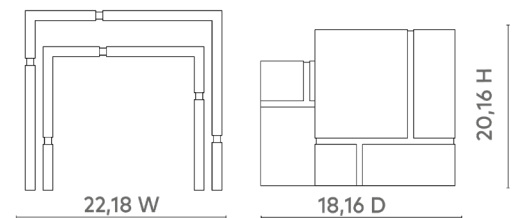

## Hollis Nesting Tables Set of 2, Antique Brass

---

**HLS-100-803**

22x18x20, 18x16x16

Textured Antique Brass Cladding

SCANITFORMOREDETAILS

VILLA & HOUSE  
www.VandH.com