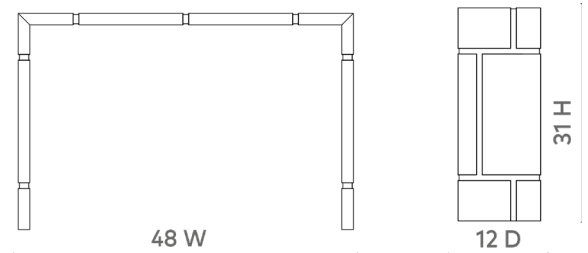

## Hollis Console Table, Antique Brass

---

**HLS-400-803**

48x12x31

Textured Brass Cladding

SCANITFORMOREDETAILS

**VILLA & HOUSE**  
www.VandH.com