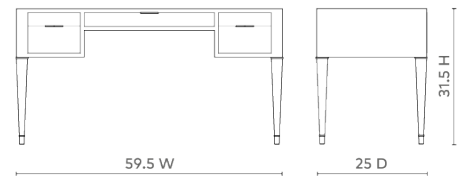

Hunter Desk, Navy Blue

HNT-350-408

59.5w x 25d x 31.5h

Stitched Leather

Antique Brass Pulls And Accents

Microsuede Interior

Full Extension Glides

SCAN IT FOR MORE