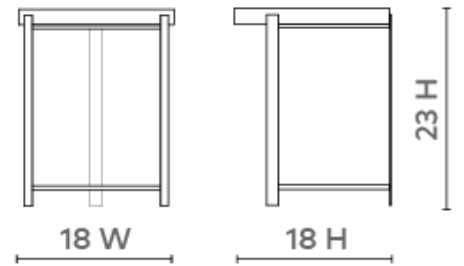

## Harrison Side Table, Gold Leaf

---

### HRR-100-808

18dia x 23h

Clear Lacquered Metal & Acrylic Top

Gold Leaf Finish, Clear Lacquered Metal

SCAN IT FOR MORE

VILLA & HOUSE  
www.VandH.com