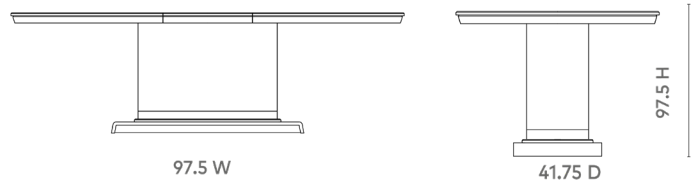

Harriet Dining Table, Arabica Burl

HRT-375-48-TB

75.5x41.75x97.5

Clear Lacquered Wood and Veneers

Leaf Extension (22x41.75x3.5)

Foot Levelers

SCANITFORMOREDETAILS