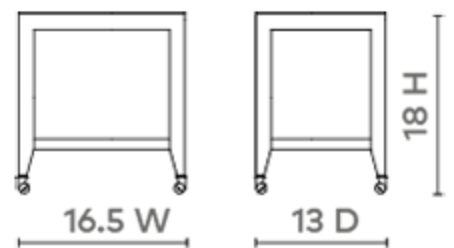

Isadora Tea Table, Chiffon White

ISD-100-59

17w x 13d x 18h

Pigmented Lacquered Grasscloth

Brass Castors

1 Fixed Shelf

SCAN IT FOR MORE

VILLA & HOUSE
www.VandH.com