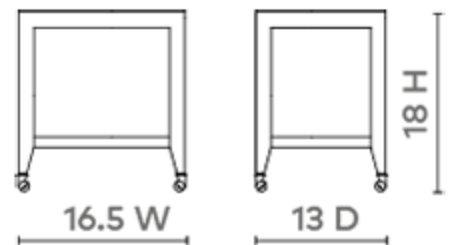

Isadora Tea Table, Canvas Cream

ISD-100-64

17w x 13d x 18h
Clear Lacquered Grasscloth
Brass Castors
1 Fixed Shelf

SCAN IT FOR MORE

VILLA & HOUSE
www.VandH.com